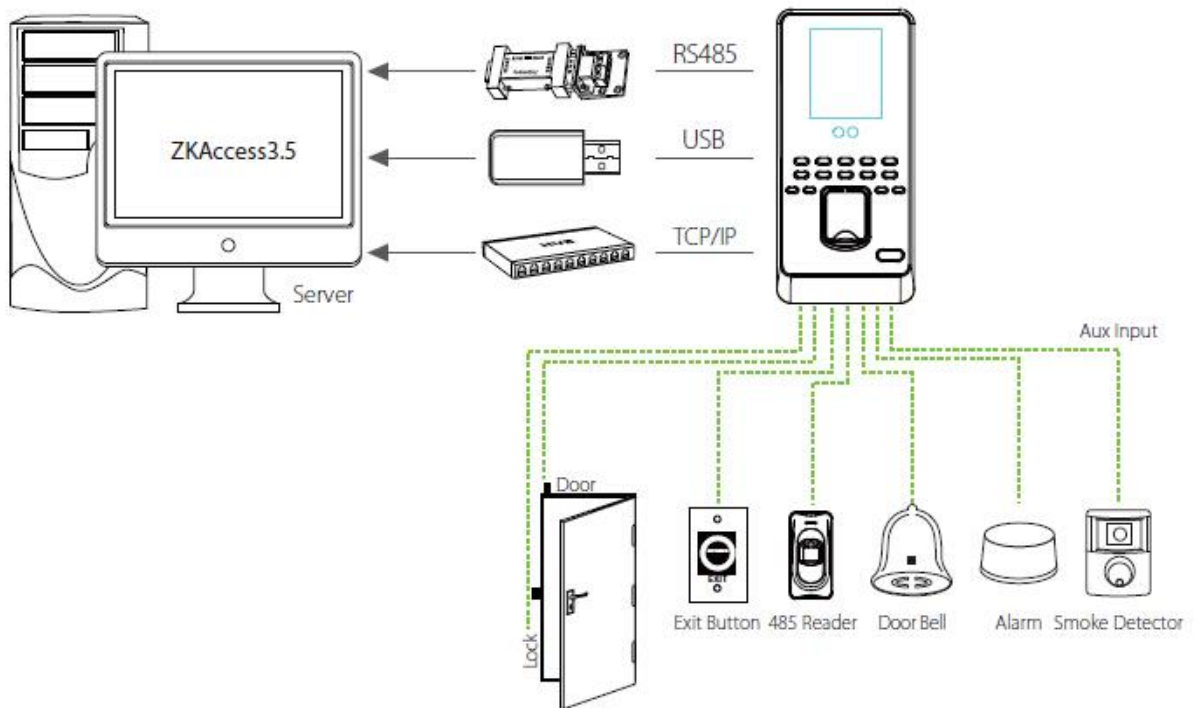

ENIGMA

ESP-800 Multi-biometric Access Control and Time Attendance Terminal

Features

- 2.8-inch color display with graphical UI for easy operation
- Effectively prevent duplicated face registration
- Multiple Verification Modes: Multi-verification methods (card is optional) providing user various choices
- Full Access Control Features: Anti-passback, access control interface for 3rd party electric lock, door sensor, exit button, alarm and doorbell
- Good Performance in Dark Environment, Infrared optical system enables machine to work well at night
- Built-in auxiliary input with enhanced flexibility to link with wired detector or emergency switch

Features

Display	2.8 inch TFT LCD Color Screen
Face Capacity	400 Face
Fingerprint Capacity	1000 templates
Card Capacity	1000(Optional) ID or Mifare card
Transaction Capacity	100,000 Transactions
Communication	RS485, TCP/IP, USB-host
Access Control Interfaces	3rd Party Electric Lock, Door Sensor, Exit Button, Alarm, Doorbell, Wiegand In/Out
Standard Function	Automatic Status Switch, Anti-passback, Scheduled-Bell, PhotoID
Power Supply	12V DC, 3A
Operating Temperature	0°C ~ 45°C
Operating Humidity	20% ~ 80%
Size	105 x 105 x 34mm (W x H x D)