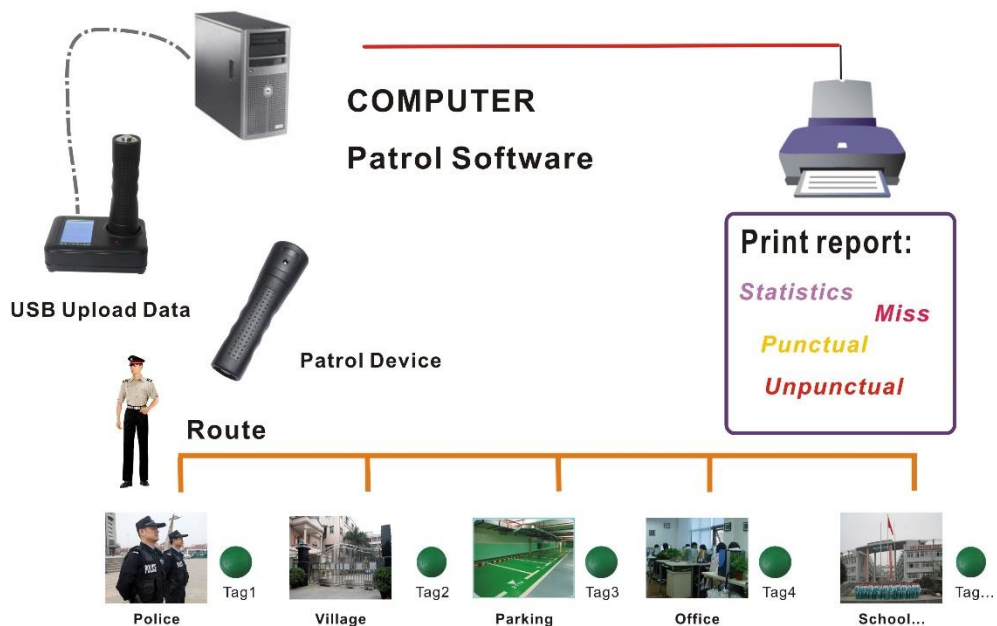

Specification

Working temperature	-20°C to 70°C
Working humidity	0 - 95%
Structure	ABS + PC
Transmission	Wireless (with ESP-6200F), USB cable (with computer)
Dimension	118mm*82mm*36mm
Display	TFT2.4 inch screen
Working indication	LCD + LED + beeps
Working power consumption	70mA
Battery	USB / 3 PCS AA battery
Storage capacity	600,000 logs
Weight	220g

Guard Tour System Solution

EFFICIENT SYSTEMS PTE LTD

BLK 52, UBI AVE 3, #03-42 FRONTIER, SINGAPORE 408867

TEL: +65 68582880 FAX: +65 67435906

www.efficient.com.sg